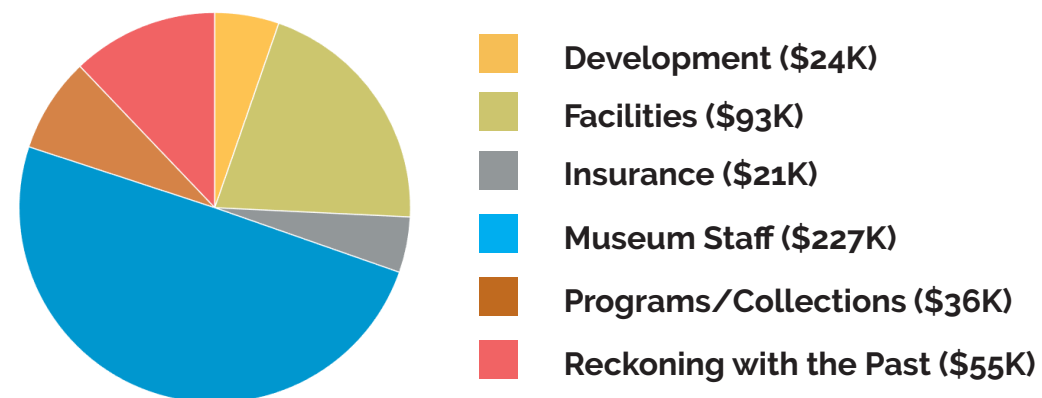

Total Expense this Fiscal Year: $438K

Figures above (and information in this report) reflect fiscal year beginning June 1, 2022 and ending May 31, 2023.

Cover Image: Tavel Bristol-Joseph (Canje), Amanda Turner (Olamaie), and Damien Brockway (Distant Relatives). © Ricardo B. Brazziell - USA TODAY NETWORK

On behalf of the Board of Managers of The National Society of The Colonial Dames of America in the State of Texas (NSCDA-TX) and the Museum's Board and staff, we are honored to present the Sixth Annual Report for the Neill-Cochran House Museum.

During FY2023 we continued to mount meaningful and engaging art exhibitions with Mark Smith's *Hope Suite* and Rejina Thomas's *Signs and Symbols: The Trees Are Talking*. One powerful evening last September we gathered at the LBJ Presidential Library for a screening of the *Hope Suite* set to cello orchestration composed for the evening. We also welcomed many performing artists, including the ever-popular Ventana Ballet, Filigree Theater, Beerthoven, and Bottle Alley Theater. And we saw 10,000 visitors over the course of the year.

In October, we commenced restoration of the Slave Quarters, part of the Reckoning with the Past: The Untold Story of Race in Austin (RWP) project. The genesis for this work came in 2016 when we realized that the structure we had always called "the Dependency" was built as a slave dwelling. Over the next six years, we conducted research in collaboration with Dr. Tara Dudley (UT-Austin School of Architecture) and her students. This work has already resulted in an exhibition and subsequent book, *Reckoning with the Past: Slavery, Segregation, and Gentrification in Austin* (2021), now in its second printing. Earlier this spring Ted Lee Eubanks, a certified interpretive planner, completed a new interpretive plan for the Slave Quarters.

In FY23 the Powell Foundation, the Summerlee Foundation, the Moody Foundation, The Meadows Foundation, Still Water Foundation, the Austin Community Foundation, and the Texas Historical Foundation all supported this important work. Over the next fiscal year we will receive support from the City of Austin Heritage Tourism division and Preservation Austin and have completely funded the project's current needs, both in restoration and in interpretation.

This spring's fundraiser for the RWP project, *An Evening with Three Iconic Chefs*, brought together a wide cross-section of the Austin community to enjoy small plates provided by three standout Black Austin chefs – Tavel Bristol-Joseph, Amanda Turner, and Damien Brockway. Tavel and Damien were honored as James Beard finalists just weeks before our event. After dinner, the chefs participated in a moderated panel to discuss their culinary influences and the Austin dining scene. This inspiring evening both raised funds for the project and generated impact for the broader Austin community.