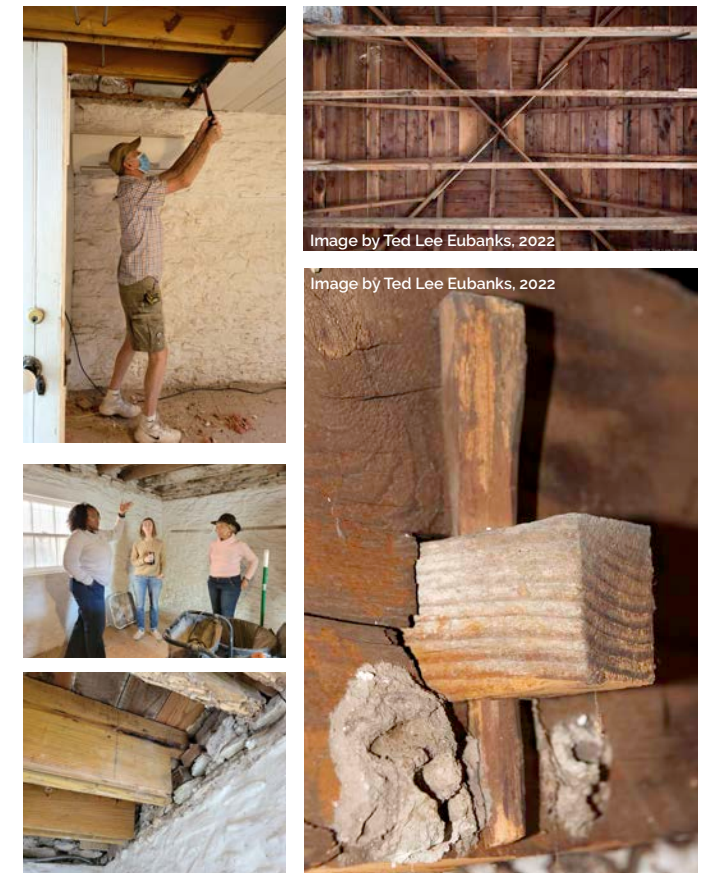

General

Andrea Abel	Charles Mandelbaum
Anissa Allbritton	Virginia & Jed Miracle
Susan Altgelt	Sue Winton Moss & Craig Bell
Rebekah Dobrasko	Karen Rechnitzer Pope
Judy Farrell	Penny Riordan
Allison Kaylor-Flink	Mary E. White
Suzanne Labry	Wendell Williams
Cynthia Fuller Leigh