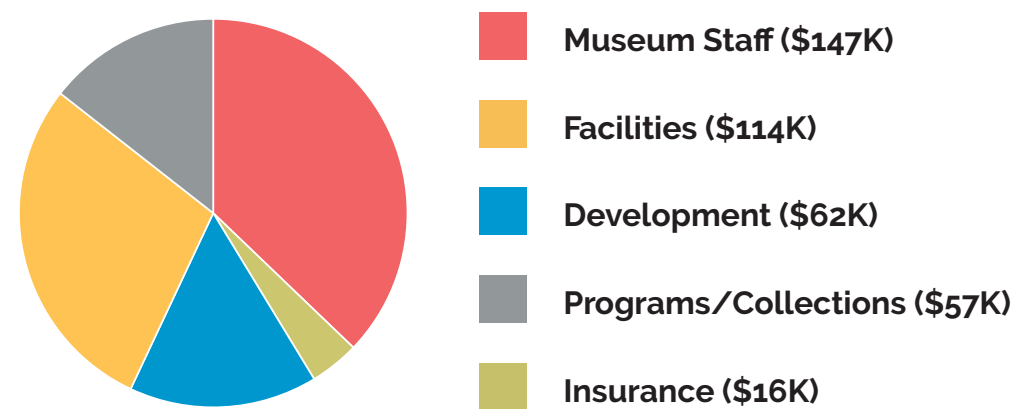

Neill-Cochran House Museum

Annual Visitors

*We are proud to have maintained these strong numbers in the face of COVID-19.

Total Income this Fiscal Year: \$661K

Total Expense this Fiscal Year: \$396K

Figures above (and information in this report) reflect fiscal year beginning June 1, 2020 and ending May 31, 2021.