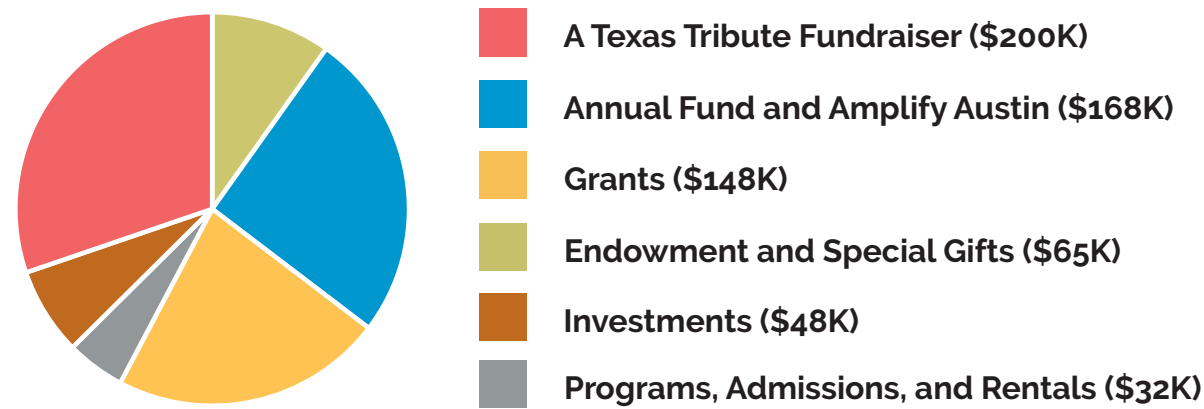

Neill-Cochran House Museum

Annual Visitors

*We are proud to have maintained these strong numbers in the face of COVID-19.

Total Income this Fiscal Year: \$661K

Total Expense this Fiscal Year: \$396K

Figures above (and information in this report) reflect fiscal year beginning June 1, 2020 and ending May 31, 2021.