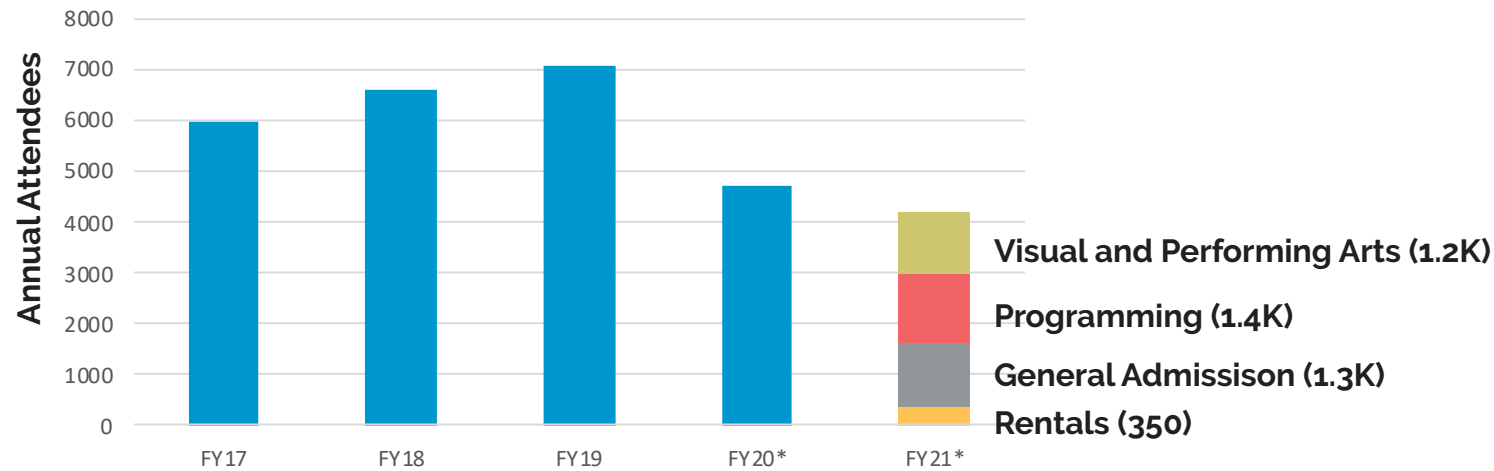

Neill-Cochran House Museum

Annual Visitors

*We are proud to have maintained these strong numbers in the face of COVID-19.

Total Income this Fiscal Year: \$661K

Total Expense this Fiscal Year: \$396K

Figures above (and information in this report) reflect fiscal year beginning June 1, 2020 and ending May 31, 2021.