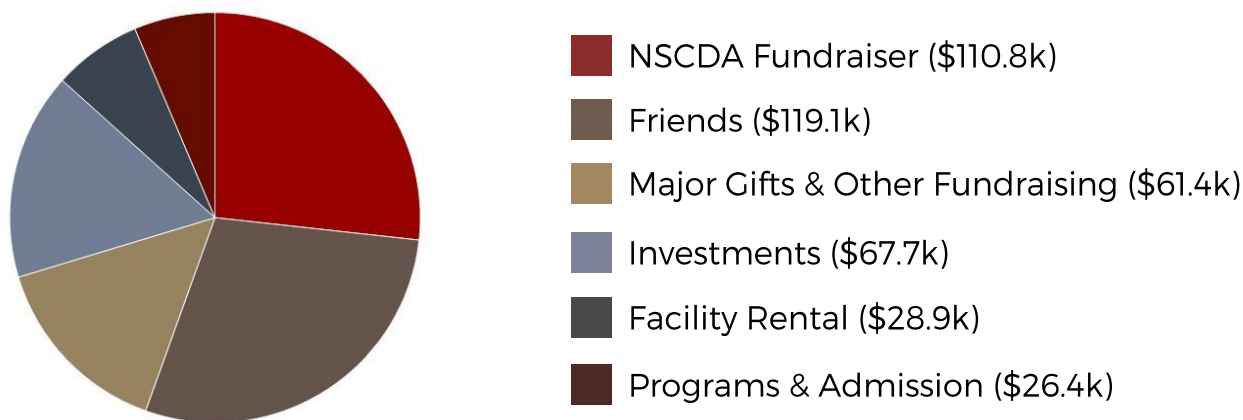

Neill-Cochran House Museum

2018-19 Annual Report

Fiscal Year 2019 in Review

Our fourth consecutive year of growth!

Total Income this Fiscal Year: \$414.4k

Total Expense this Fiscal Year: \$285k

Figures above (and information in this report) for fiscal year beginning June 1, 2018 and ending May 31, 2019