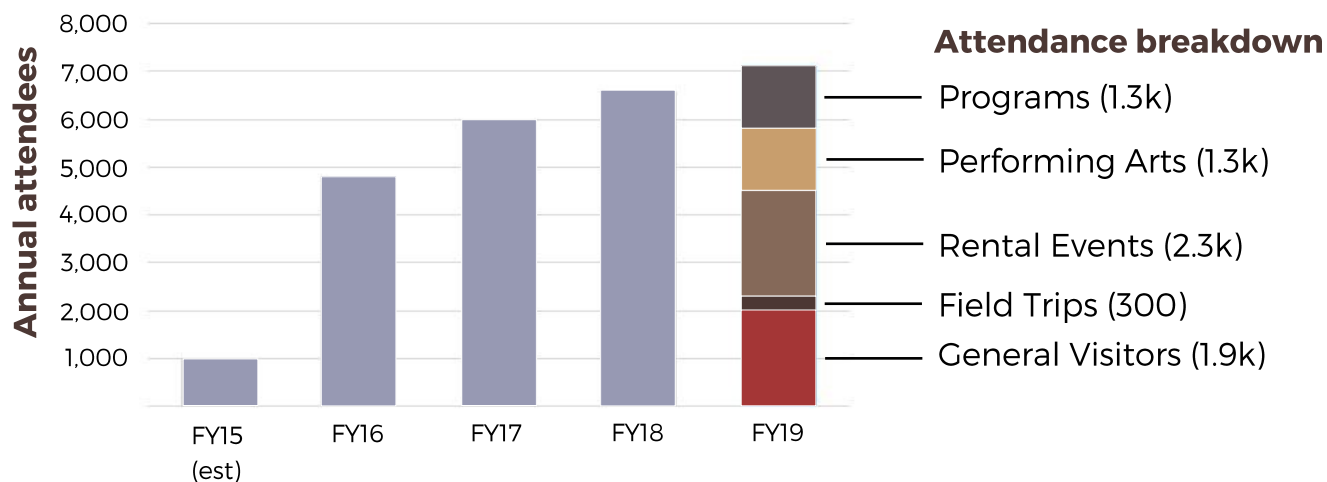

Neill-Cochran House Museum

2018-19 Annual Report

Fiscal Year 2019 in Review

Our fourth consecutive year of growth!

Total Income this Fiscal Year: \$414.4k

Total Expense this Fiscal Year: \$285k

Figures above (and information in this report) for fiscal year beginning June 1, 2018 and ending May 31, 2019