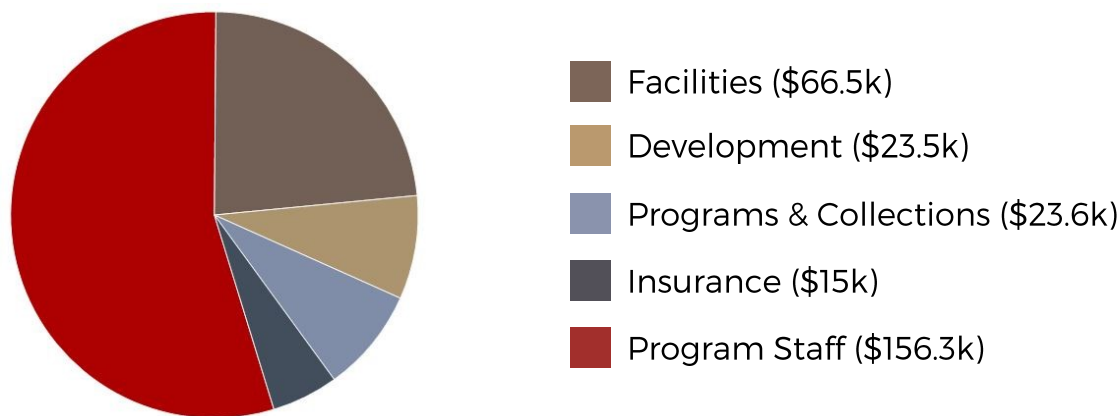

Neill-Cochran House Museum

2018-19 Annual Report

Fiscal Year 2019 in Review

Our fourth consecutive year of growth!

Total Income this Fiscal Year: \$414.4k

Total Expense this Fiscal Year: \$285k

Figures above (and information in this report) for fiscal year beginning June 1, 2018 and ending May 31, 2019